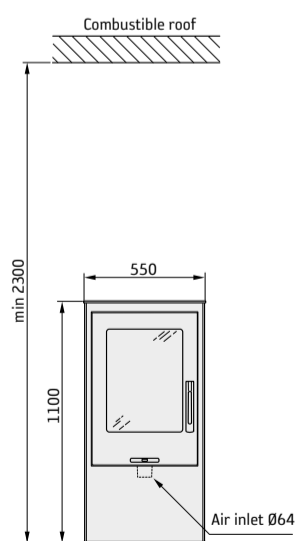

35L, 35LT

*To prevent discolouration of painted fire walls, we recommend the same side distance as to combustable walls.

PRODUCTION
Contura Marketing Communication
PHOTOGRAPHY Micke Persson
STYLIST Helen Sturesson
Thanks to Johanson Design AB Markaryd
PRINT Trydells
We reserve the right to make any changes.
GB PBD 1406-1 539276

Download our new app that makes it easier to choose the right stove for your home. Read more at contura.eu

Available on the **App Store**

Available on **Google play**

Watch the film about the app!

Part of **NIBE** www.contura.eu

Contura is a Swedish made quality product. When you buy one of our fireplaces you always get well thought out design and a large range of choice of design, material, heat storage and accessories. The combustion technology is among the market's most efficient in all models and our Clean Burning system keeps the glass clean and the fire visible better than any others. Most of our models are Swan labelled and we always give a 5 year warranty.