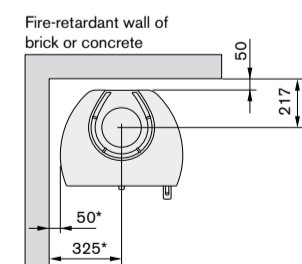

35L, 35LT

*To prevent discolouration of painted fire walls, we recommend the same side distance as to combustable walls.

PRODUCTION
Contura Marketing Communication
PHOTOGRAPHY Micke Persson
STYLIST Helen Sturesson
Thanks to Johanson Design AB Markaryd
PRINT Trydells
We reserve the right to make any changes.
GB PBD 1406-1 539276

Download our new app that makes it easier to choose the right stove for your home. Read more at contura.eu

Available on the **App Store**

Available on **Google play**

Watch the film about the app!

Part of **NIBE** www.contura.eu

Contura is a Swedish made quality product. When you buy one of our fireplaces you always get well thought out design and a large range of choice of design, material, heat storage and accessories. The combustion technology is among the market's most efficient in all models and our Clean Burning system keeps the glass clean and the fire visible better than any others. Most of our models are Swan labelled and we always give a 5 year warranty.