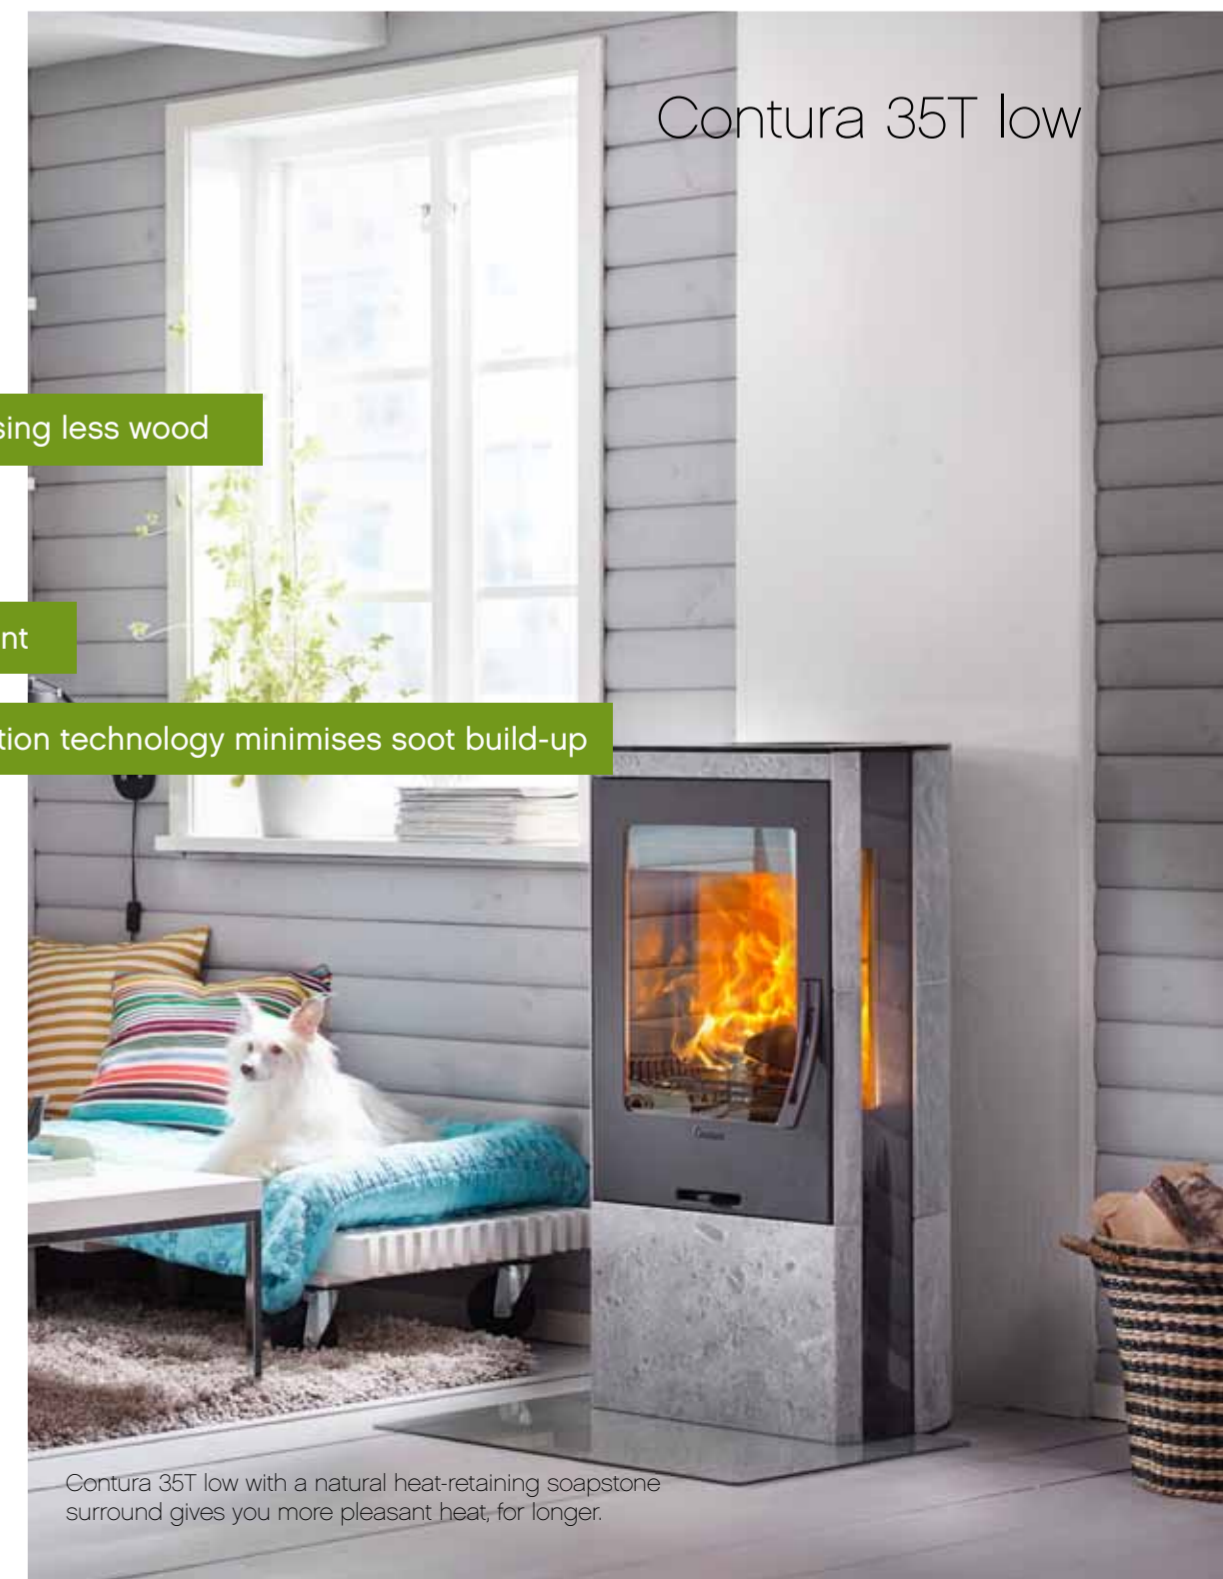

Contura 35 low black has a black cast iron door.

Contura 35T low with a natural heat-retaining soapstone surround gives you more pleasant heat, for longer.